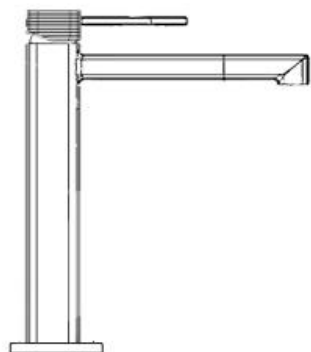

## Installing instruction

Step 1. Check all spare parts ready

Step 2. Install inlet pipe to faucet body

Step 3. Install screw stick to faucet body