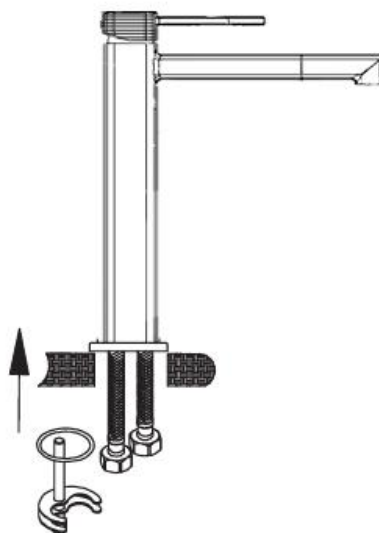

## Installing instruction

Step 1. Check all spare parts ready

Step 2. Install inlet pipe to faucet body

Step 3. Install screw stick to faucet body