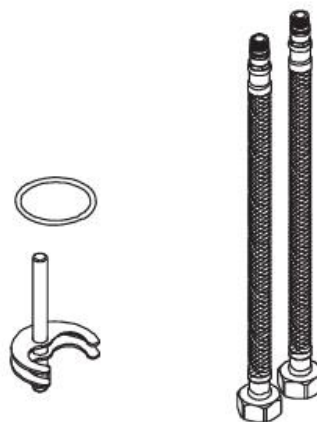

## Installing instruction

Step 1. Check all spare parts ready

Step 2. Install inlet pipe to faucet body

Step 3. Install screw stick to faucet body