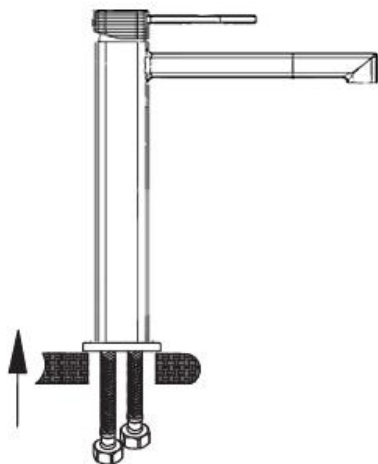

## Installing instruction

Step 1. Check all spare parts ready

Step 2. Install inlet pipe to faucet body

Step 3. Install screw stick to faucet body