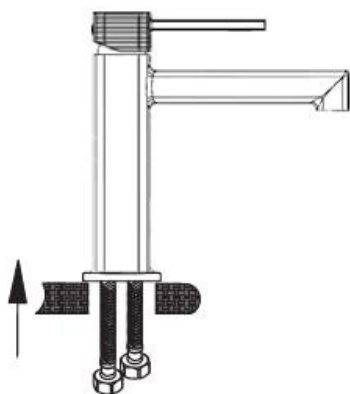

Installing instruction

Step 1. Check all spare parts ready

Step 2. Install inlet pipe to faucet body

Step 3. Install screw stick to faucet body

Useage function instruction