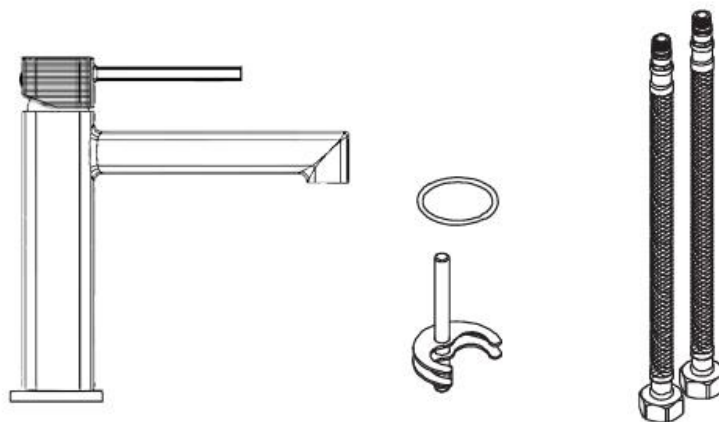

Installing instruction

Step 1. Check all spare parts ready

Step 2. Install inlet pipe to faucet body

Step 3. Install screw stick to faucet body

Useage function instruction