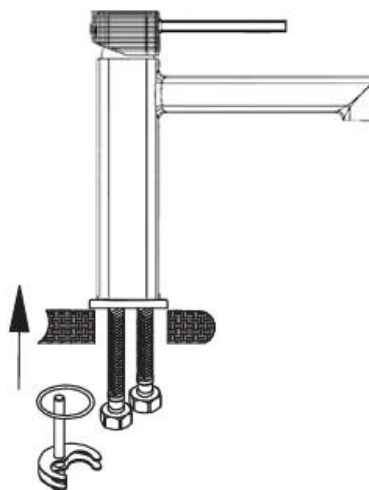

Installing instruction

Step 1. Check all spare parts ready

Step 2. Install inlet pipe to faucet body

Step 3. Install screw stick to faucet body

Useage function instruction