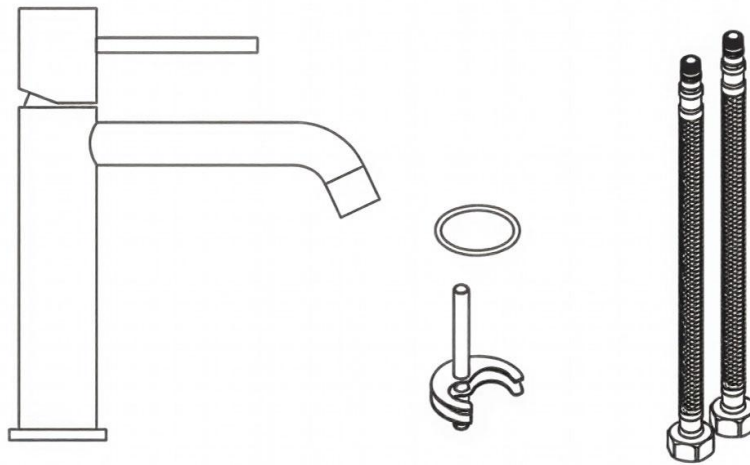

## Installing instruction

Step 1. Check all spare parts ready

Step 2. Install inlet pipe to faucet body

Step 3. Install screw stick to faucet body