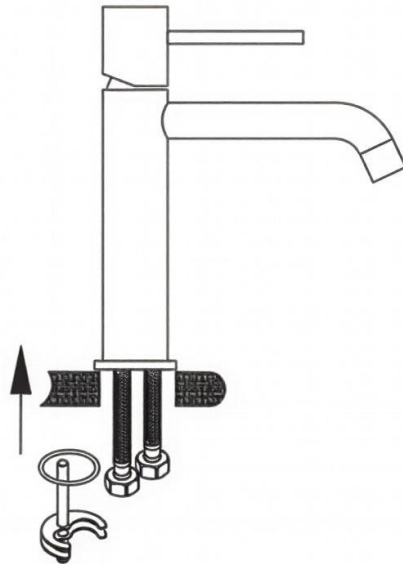

## Installing instruction

Step 1. Check all spare parts ready

Step 2. Install inlet pipe to faucet body

Step 3. Install screw stick to faucet body