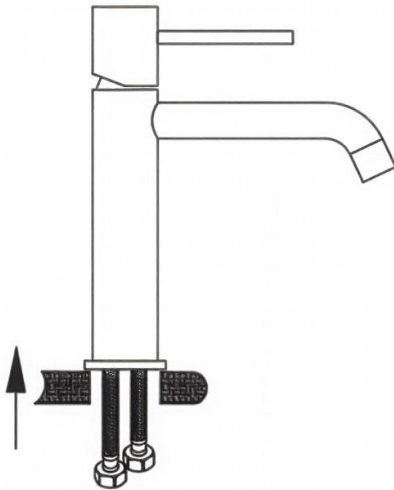

## Installing instruction

Step 1. Check all spare parts ready

Step 2. Install inlet pipe to faucet body

Step 3. Install screw stick to faucet body